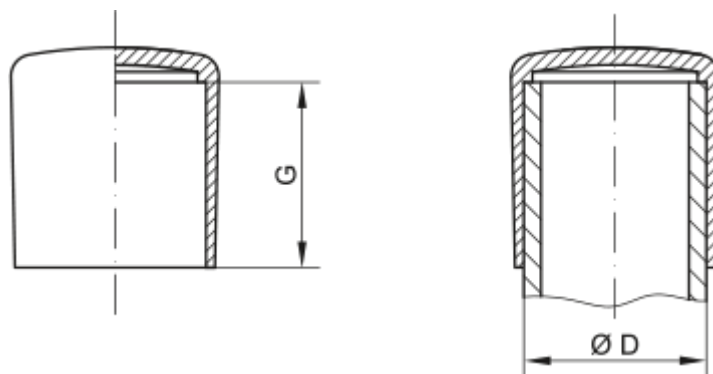

# Data Sheet

Article number: 59GPN280ER12

Description: KLEE Cap for pipes GPN 280 - (Pipe size 12)

## Measures

---

D = 12

G = 12.3